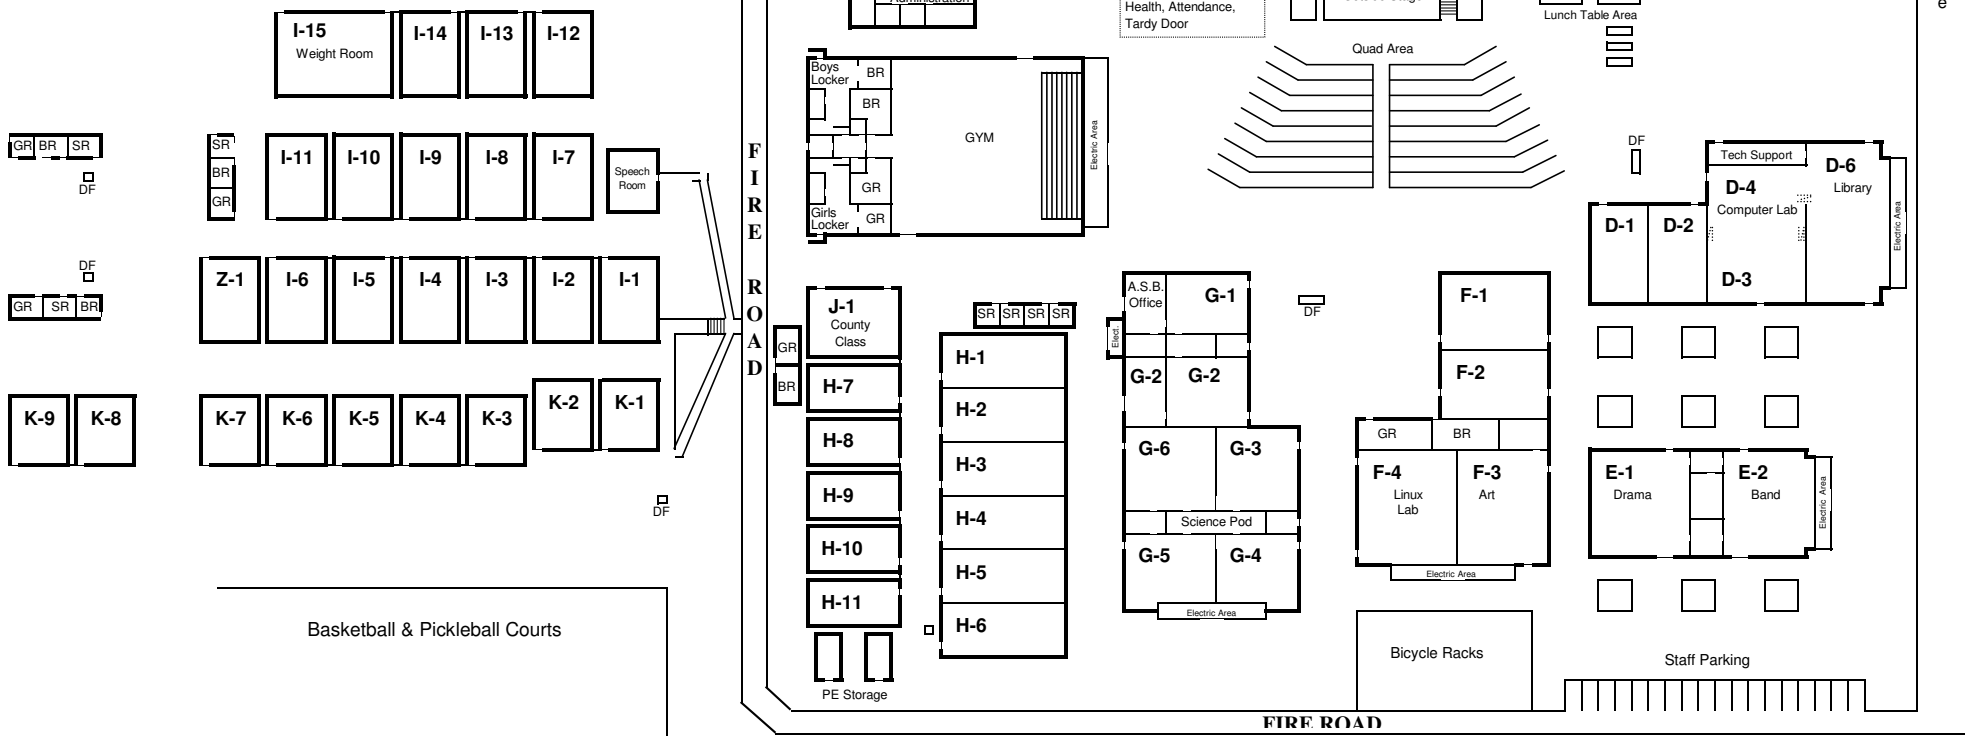

YUCCA TERRACE DRIVE

To BALDY MESA ROAD

ENTRANCE & EXIT

ENTRANCE ONLY

EXIT ONLY

Quail Valley Middle School

Parking Lot

Bus Loading Zone

FIRE ROAD

FIRE ROAD

INDEX	
BR	= Boys Restroom
DF	= Drinking Fountain
GR	= Girls Restroom
SR	= Staff Restroom
TD	= Trash Dumpsters

Track and Field

Basketball & Pickleball Courts

Earthquake Storage

PE Storage

PE Storage

Bicycle Racks

Staff Parking

Student Services Office
Dean, Counselors,
Health, Attendance,
Tardy Door

Front Office
Administration

I-15
Weight Room

I-14

I-13

Outside Serving Window

Quad Area

Lunch Table Area

DF

DF

DF

DF

DF